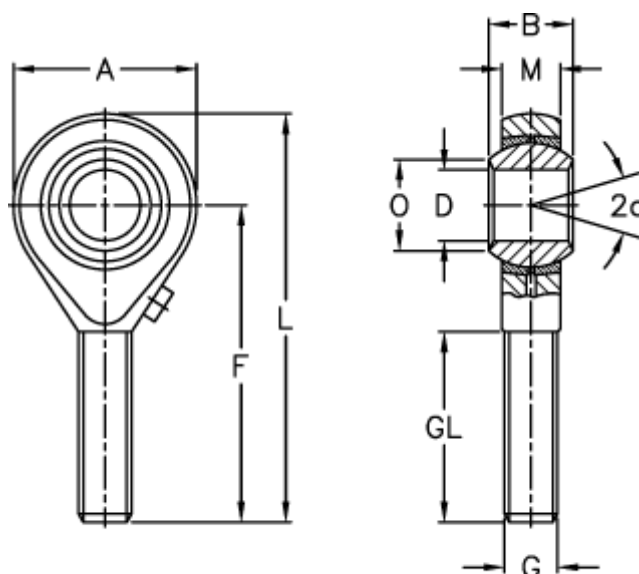

Article number: 54301016

Description: LDK Rod end POS 16L
Threaded left

Measures

A	= 38	L	= 85
a (degrees)	= 15	M	= 15.00
B	= 21	O	= 19.30
D	= 16	Static load C0 (kN)	= 36.0
Dynamic load C (kN)	= 16.0	Weight (g)	= 185
F	= 66		
g	= M16		
GL	= 40		